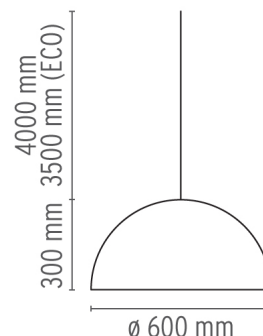

DIMENSIONS