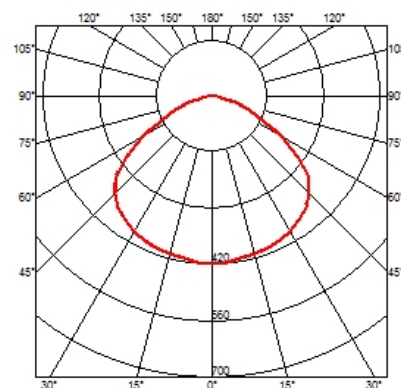

FLOS

SKYGARDEN I

Mounting	Pendant
Type of ceiling pendant	Suspension steel cable
Lamps description	1 x MAX 105W E27 HSGS
Environment	Indoor
Finish	Glossy white, Glossy black, Matt gold, Matt rusty brown
Technical description	Suspension luminaire providing diffused lighting. Hemispherical, mechanically-processed cast plaster diffuser, painted white inside. Outer finish: rust, glossy black, glossy white or matte gold. Plaster diffuser support in die-cast aluminum alloy, liquid-painted white. Molded upper bushing in die-cast, polished aluminum alloy, protected with transparent paint on the entire visible part. Upper cable gland and blocking ring nut in black injection-molded PC (polycarbonate). Shaped, galvanized adjustment screws. Transparent, injection-molded, upper and lower silicone shock absorbers. Lamp holder and fixing support in black injection-molded PPS (polyphenylene sulfide). Flashed and blown opal glass diffuser. Molded fixing ring nut in die-cast aluminum alloy with alodine plating. Skygarden I frieze in photo-etched and mechanically drawn AISI 304 steel. Molded and galvanized steel ceiling attachment Gray, injection-molded PA6 (Nylon) rose.

PHYSICAL

Supply	Terminal block
Cord length (mm)	4000
Construction material	Glass, Plaster, Stainless steel
Weight (kg)	13.6

CERTIFICATIONS

Skygarden I .Lamps

HSGS 105W E27

Lamp wattage:
105 W

Lamp category:
Halogen mains