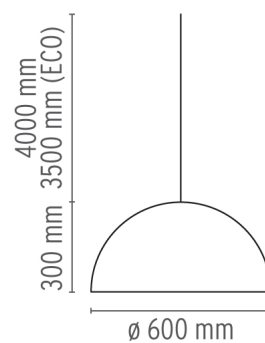

PHYSICAL

Supply	Terminal block
Cord length (mm)	4000
Construction material	Glass, Plaster, Stainless steel
Weight (kg)	13.6

CERTIFICATIONS

Skygarden I .Lamps

HSGS 105W E27

Lamp wattage:
105 W

Lamp category:
Halogen mains

DIMENSIONS

CERTIFICATIONS