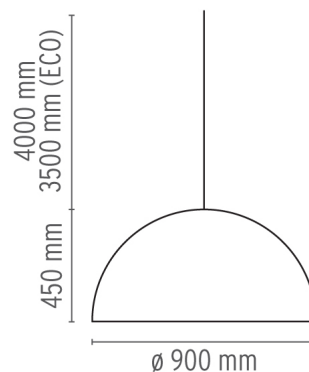

## PHYSICAL

<b>Supply</b>	Terminal block
<b>Cord length (mm)</b>	4000
<b>Construction material</b>	Glass, Plaster, Stainless steel
<b>Weight (kg)</b>	24

## DIMENSIONS

### DIMENSIONS